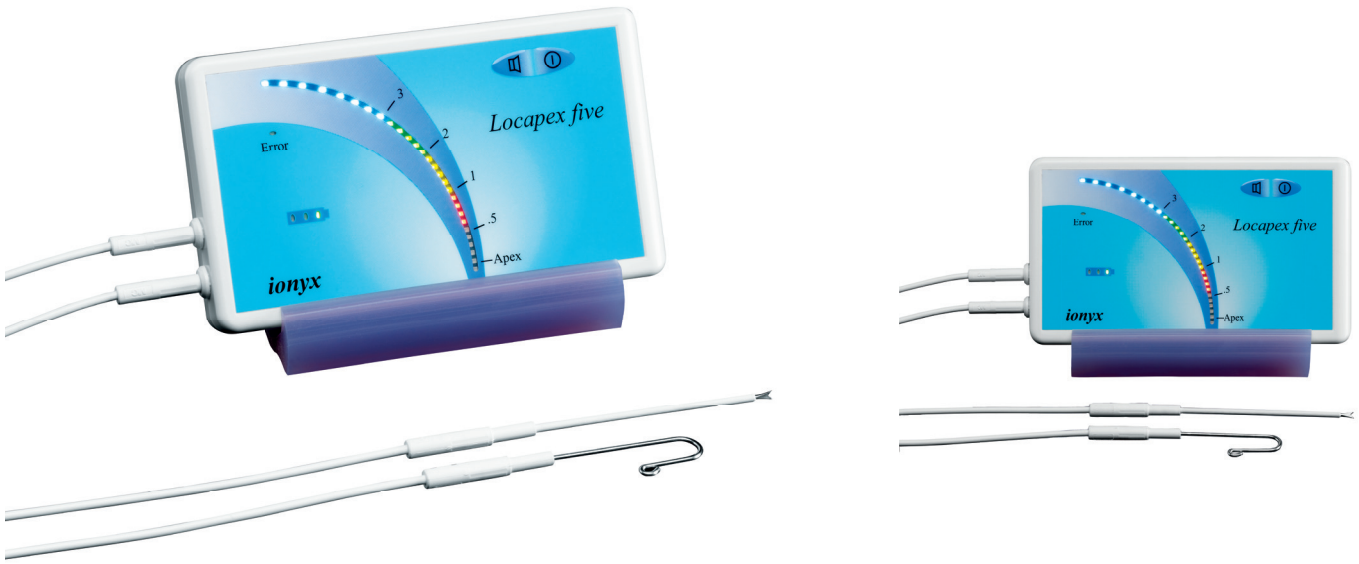

designer - manufacturer
apex locators - micromotors

Locapex Five apex locator

ARE YOU LOOKING FOR A CUTTING EDGE DEVICE THAT IS BOTH COMFORTABLE AND SIMPLE?

With the Locapex Five,
take advantage of our experience aimed exclusively for your needs

durability

The Launched in 2005, the Locapex Five is a simple, sturdy machine. Even after falling off the worktop, your locator will assist you in your endodontic treatments. More than a machine, it is a real partner.

battery life

Your IONYX apex locator allows you to safely work with two standard commercial LR06 (AA) batteries. The battery life can range from 6 months to over a year depending on the extent of your endodontic activity. The measuring quality remains the same, regardless of the charge level of the batteries.

ergonomics

By means of a signal-filtering system, your Locapex Five eliminates false information as your file advances into the canal (virtual apex).

ease of use

It is easy and straightforward to handle thanks to a single button for activating the device.

YOUR PARTNER FOR MORE THAN 20 YEARS

Established in 1993 and located in France in the Bordeaux region, **the company IONYX designs and manufactures specialized machines for endodontics.**

Intended for general practitioners seeking to improve the quality of their treatment and their comfort, **the entire IONYX range is designed for daily and easy practice.**

Present everywhere in the world through its wide network of distributors, **IONYX is one of the most recognized experts in the field of dentistry.**