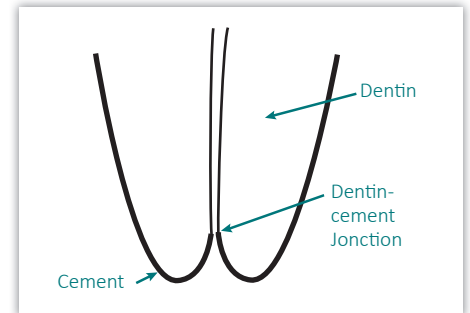

the apex on the display

The apex on the display corresponds with the cementum-dentine junction. (See diagram 1 opposite)

apex overshoot alert

When the locator overshoots the apex, the indicator lights on the Locapex Five flash between the "Apex" mark and the 1 mm mark.

instant measurement system

The instant measurement system provides you with information on the position of your file in the canal the moment it comes into contact with the Probe Tip or your file Grip.

viewing angle of over 160°

This angle enables you to view the progression of your file towards the apex, regardless of the position of your device.

1 | Cementum-dentine junction.

2 | Indication of stop apex > 0,5 mm before.

*The electronic unit of the Locapex Five is guaranteed for 2 years.
The accessories are guaranteed for 1 year.*