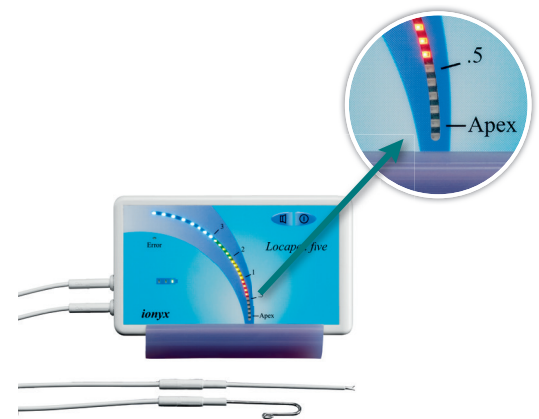

the apex on the display

The apex on the display corresponds with the cementum-dentine junction. (See diagram 1 opposite)

apex overshoot alert

When the locator overshoots the apex, the indicator lights on the Locapex Five flash between the "Apex" mark and the 1 mm mark.

instant measurement system

The instant measurement system provides you with information on the position of your file in the canal the moment it comes into contact with the Probe Tip or your file Grip.

viewing angle of over 160°

This angle enables you to view the progression of your file towards the apex, regardless of the position of your device.

1 | Cementum-dentine junction.

2 | Indication of stop apex > 0,5 mm before.

*The electronic unit of the Locapex Five is guaranteed for 2 years.
The accessories are guaranteed for 1 year.*